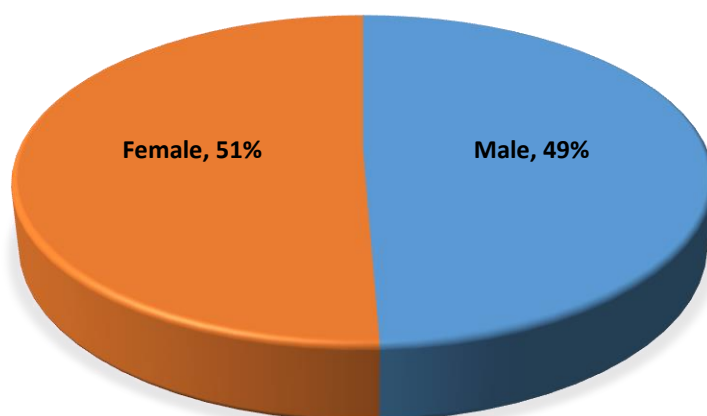

Statistics of Current Mandate Holders (as of November 2021)

	Male	Female	Total	% Geographic distribution
African States	9	10	19	24.05%
Asia-Pacific States	10	5	15	18.99%
EEG	1	6	7	8.86%
GRULAC	10	6	16	20.25%
WEOG	9	13	22	27.85%
Grand total	39	40	79	100.00%
Gender balance	49%	51%		

Regional distribution of Mandate Holders by male and female

GENDER BALANCE

Statistics of Current Mandate Holders (as of November 2021)

REGIONAL DISTRIBUTION OF MANDATE HOLDERS IN PERCENTAGES