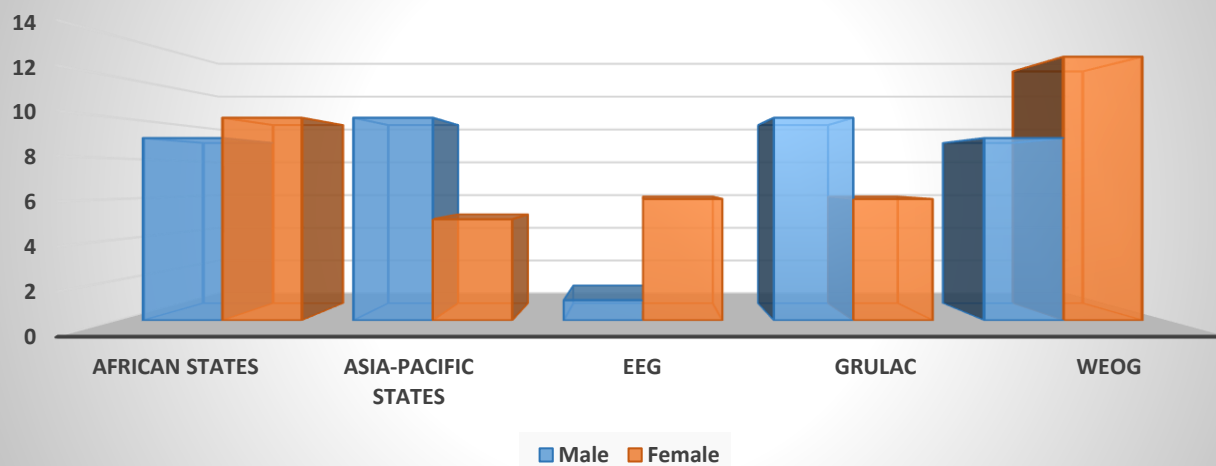

Statistics of Current Mandate Holders (as of November 2021)

	Male	Female	Total	% Geographic distribution
African States	9	10	19	24.05%
Asia-Pacific States	10	5	15	18.99%
EEG	1	6	7	8.86%
GRULAC	10	6	16	20.25%
WEOG	9	13	22	27.85%
Grand total	39	40	79	100.00%
Gender balance	49%	51%		

Regional distribution of Mandate Holders by male and female

GENDER BALANCE

Statistics of Current Mandate Holders (as of November 2021)

REGIONAL DISTRIBUTION OF MANDATE HOLDERS IN PERCENTAGES